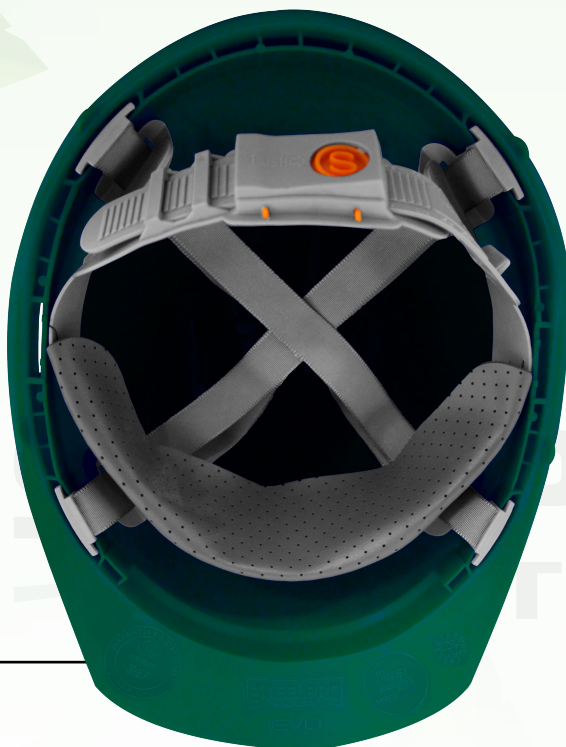

**NCH 461
CLASE B
TIPO II**

GARANTÍA DE CALIDAD
cesmec
LOTE CERTIFICADO
RES. N° 195
D.S. N° 18
25-1-1962
I.S.P. CH

118